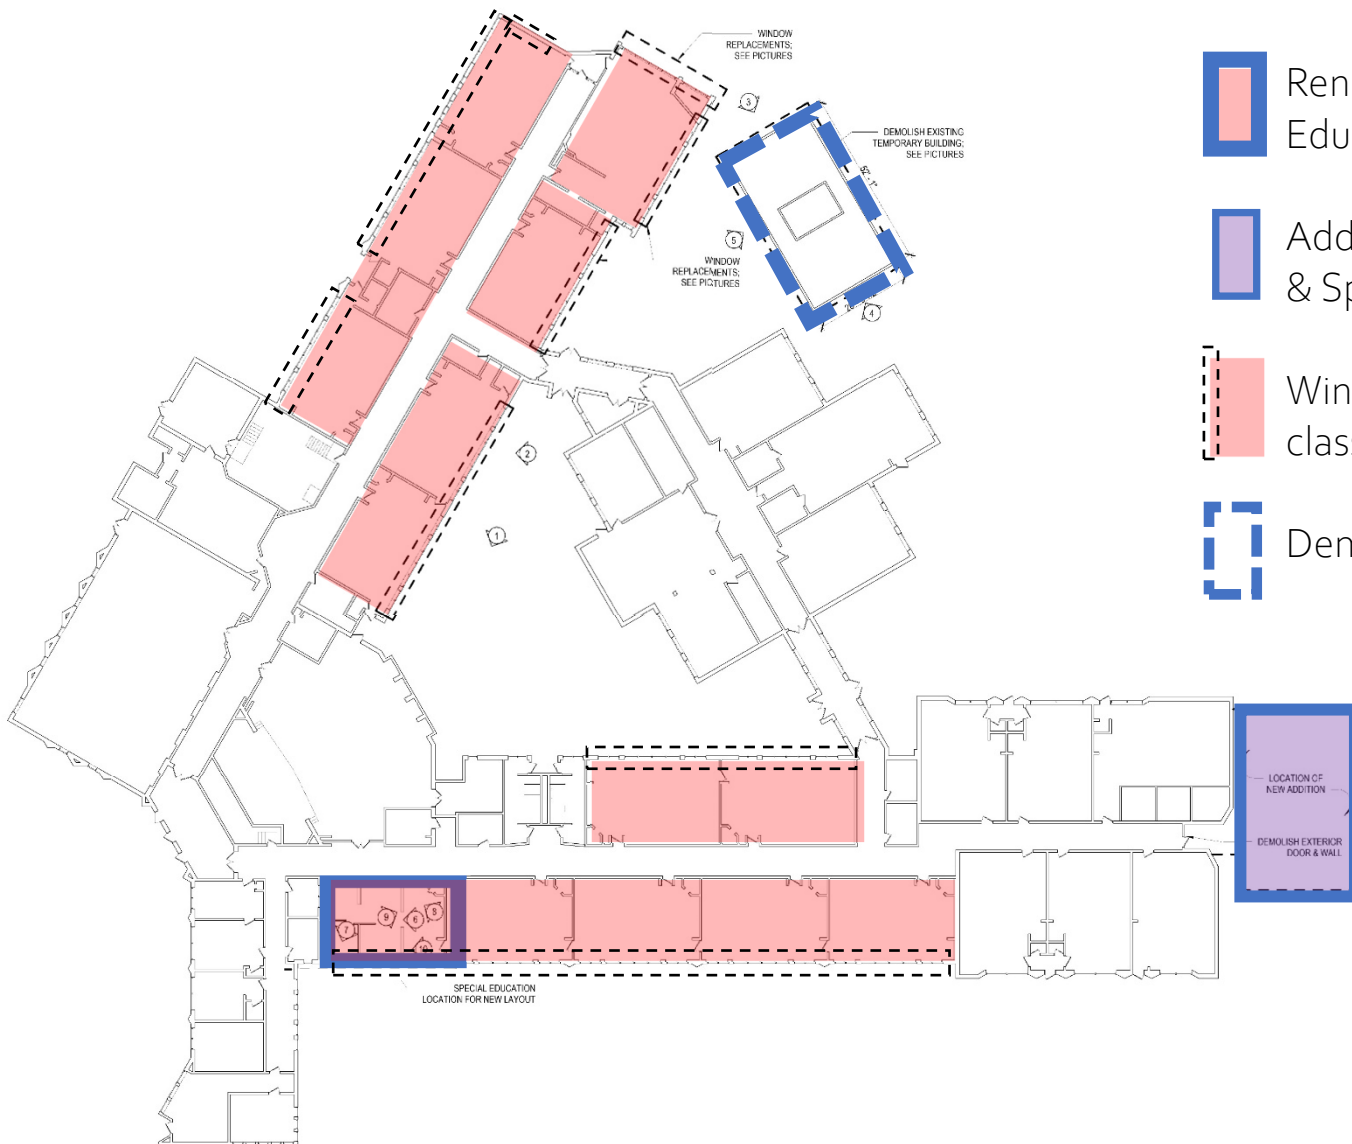

KEY

-  Renovation - Special Education Resource Room
-  Addition - Academic Support & Special Education
-  Window Replacements 14 classrooms
-  Demo Temp Building

ACADEMY SCHOOL – Renovation & Addition Project Overview